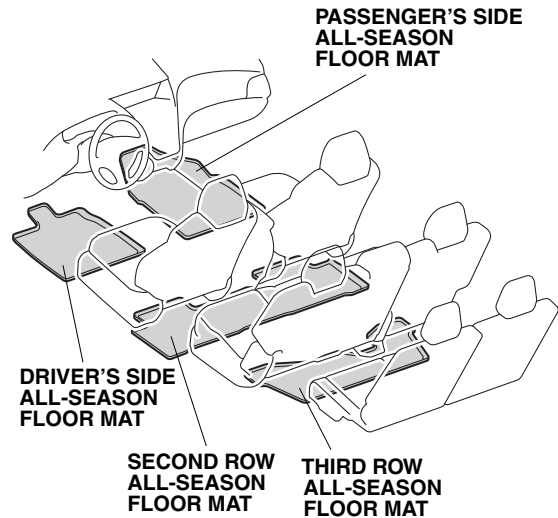

Passenger's side all-season floor mat

Second row all-season floor mat

Rear All-Season Floor Mat Kit (sold separately) P/N 08P13-TZ5-200B

Third row all-season floor mat

Illustration of the All-Season Floor Mats in the Vehicle

QB01805BK

INSTALLATION

NOTE:

- Before installing the mats, identify their installation positions.
- Connect the mats to the anchors to prevent the mats from sliding forward and possibly interfering with the pedals.
- If you remove a mat, make sure you re-anchor it when you put it back in your vehicle.
- If you replace a mat, use a factory mat designed to be used with the anchors.
- If you use a non-factory mat in the driver's footwell, make sure it fits properly and that it can be used with the anchors.
- Do not put an additional mat on top of the anchored mat. An additional mat may slide forward and possibly interfere with the pedals.

Installing the All-Season Floor Mats

1. If equipped, remove the standard floor mats as described in the vehicle Owner's Manual.

2. Place the grommets in the driver's side all-season floor mat over the anchors. Push the grommets into the anchors to secure the retaining tabs, then turn the knobs 90° to secure the all-season floor mat.
3. Place the grommets in the passenger's side all-season floor mat over the anchors. Push the grommets into the anchors to secure the retaining tabs, then turn the knobs 90° to secure the all-season floor mat.

4. Place the grommets in the second row all-season floor mat over the anchors. Push the grommets into the anchors to secure the retaining tabs, then turn the knobs 90° to secure the all-season floor mat.