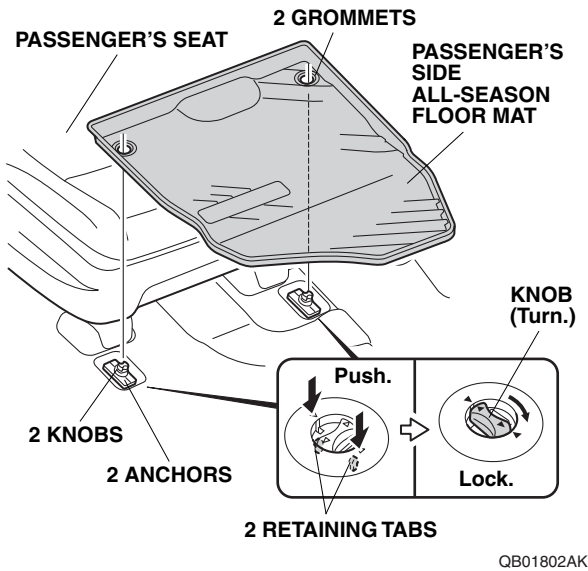

QB01805BK

INSTALLATION

NOTE:

- Before installing the mats, identify their installation positions.
- Connect the mats to the anchors to prevent the mats from sliding forward and possibly interfering with the pedals.
- If you remove a mat, make sure you re-anchor it when you put it back in your vehicle.
- If you replace a mat, use a factory mat designed to be used with the anchors.
- If you use a non-factory mat in the driver's footwell, make sure it fits properly and that it can be used with the anchors.
- Do not put an additional mat on top of the anchored mat. An additional mat may slide forward and possibly interfere with the pedals.

Installing the All-Season Floor Mats

1. If equipped, remove the standard floor mats as described in the vehicle Owner's Manual.

2. Place the grommets in the driver's side all-season floor mat over the anchors. Push the grommets into the anchors to secure the retaining tabs, then turn the knobs 90° to secure the all-season floor mat.
3. Place the grommets in the passenger's side all-season floor mat over the anchors. Push the grommets into the anchors to secure the retaining tabs, then turn the knobs 90° to secure the all-season floor mat.