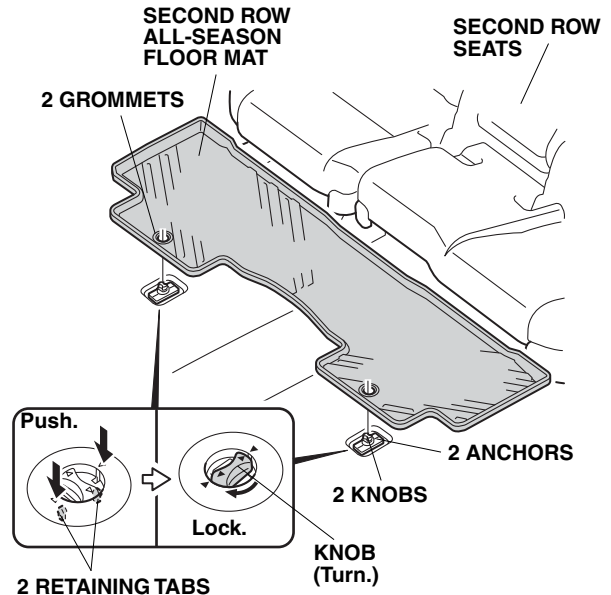

QB01805BK

INSTALLATION

NOTE:

- Before installing the mats, identify their installation positions.
- Connect the mats to the anchors to prevent the mats from sliding forward and possibly interfering with the pedals.
- If you remove a mat, make sure you re-anchor it when you put it back in your vehicle.
- If you replace a mat, use a factory mat designed to be used with the anchors.
- If you use a non-factory mat in the driver's footwell, make sure it fits properly and that it can be used with the anchors.
- Do not put an additional mat on top of the anchored mat. An additional mat may slide forward and possibly interfere with the pedals.

Installing the All-Season Floor Mats

1. If equipped, remove the standard floor mats as described in the vehicle Owner's Manual.

2. Place the grommets in the driver's side all-season floor mat over the anchors. Push the grommets into the anchors to secure the retaining tabs, then turn the knobs 90° to secure the all-season floor mat.
3. Place the grommets in the passenger's side all-season floor mat over the anchors. Push the grommets into the anchors to secure the retaining tabs, then turn the knobs 90° to secure the all-season floor mat.

4. Place the grommets in the second row all-season floor mat over the anchors. Push the grommets into the anchors to secure the retaining tabs, then turn the knobs 90° to secure the all-season floor mat.