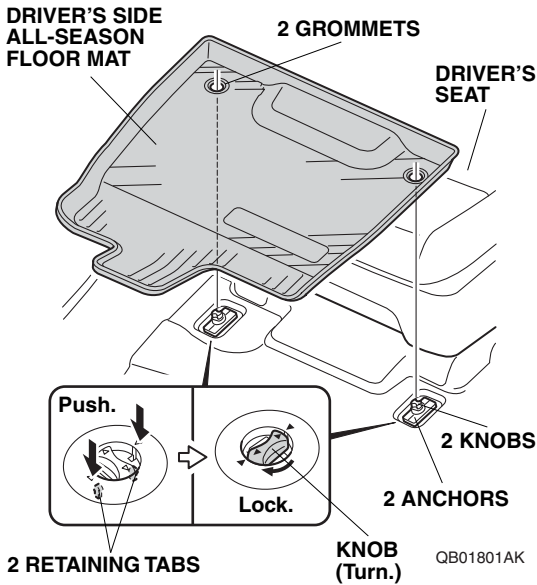

QB01805BK

INSTALLATION

NOTE:

- Before installing the mats, identify their installation positions.
- Connect the mats to the anchors to prevent the mats from sliding forward and possibly interfering with the pedals.
- If you remove a mat, make sure you re-anchor it when you put it back in your vehicle.
- If you replace a mat, use a factory mat designed to be used with the anchors.
- If you use a non-factory mat in the driver's footwell, make sure it fits properly and that it can be used with the anchors.
- Do not put an additional mat on top of the anchored mat. An additional mat may slide forward and possibly interfere with the pedals.

Installing the All-Season Floor Mats

1. If equipped, remove the standard floor mats as described in the vehicle Owner's Manual.

2. Place the grommets in the driver's side all-season floor mat over the anchors. Push the grommets into the anchors to secure the retaining tabs, then turn the knobs 90° to secure the all-season floor mat.
3. Place the grommets in the passenger's side all-season floor mat over the anchors. Push the grommets into the anchors to secure the retaining tabs, then turn the knobs 90° to secure the all-season floor mat.